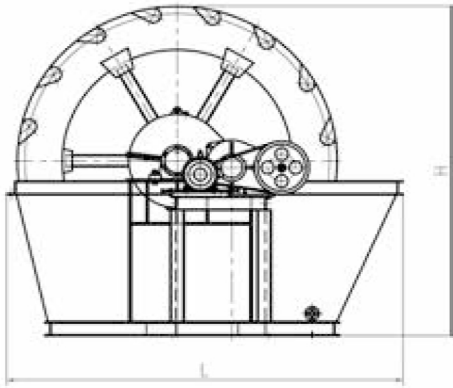

XS系列洗砂机

XS Series Sand Washer

XS系列洗砂机是一种轮斗式洗选设备，主要用于建筑砂石料等的洗选脱水。

XS Series Sand Washer is a bucket-typed sand washer, mainly used in washing and dewatering sand.

特点及优势:

- ⊙ 结构简单，维修便利；
- ⊙ 处理量大，功率消耗低；
- ⊙ 易损件消耗少，使用成本低。

Features and Benefits:

- ⊙ Simple structure, convenient to repair
- ⊙ High processing capacity and low power consumption.
- ⊙ Low wear-parts consumption, low cost.

技术参数 Technical Data

型号	Model	XS2600	XS2600 II	XS2800	XS3200	XS3600
轮斗直径	Diameter of The Wheel Bucket(mm)	2600	2600	2800	3200	3600
转速	Rotation Rater(r/min)	2.5	2.5	1.2	1	1
最大入料粒度	Maximum Feeding Size(mm)	≤10	≤10	≤10	≤10	≤10
处理量	Processing Capacity(t/h)	20~50	30~70	50~100	80~120	120~180
电机功率	Motor Power(kw)	5.5	5.5	7.5	11	15
外型尺寸	Overall Dimensions(mm)	3515 × 2070 × 2672	3515 × 2270 × 2672	3900 × 3300 × 2990	3965 × 4440 × 3410	4355 × 4505 × 3810
重量	Weight(kg)	2500	2900	3980	7270	9430

注：生产能力与物料的性能、给料方式、进料粒度及其组成有关。

Note: Capacities are relative to physical character and type of feeding, feeding size and composition and so on.