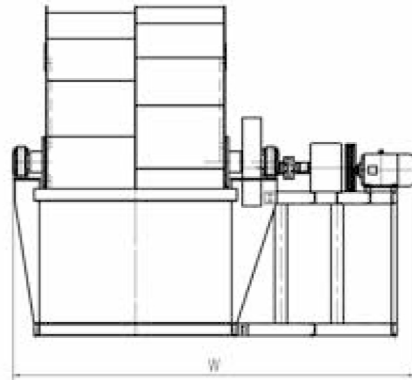

XS系列洗砂机

XS Series Sand Washer

XS系列洗砂机是一种轮斗式洗选设备，主要用于建筑砂石料等的洗选脱水。

XS Series Sand Washer is a bucket-typed sand washer, mainly used in washing and dewatering sand.

特点及优势:

- ⊙ 结构简单，维修便利；
- ⊙ 处理量大，功率消耗低；
- ⊙ 易损件消耗少，使用成本低。

Features and Benefits:

- ⊙ Simple structure, convenient to repair
- ⊙ High processing capacity and low power consumption.
- ⊙ Low wear-parts consumption, low cost.

技术参数 Technical Data

型号	Model	XS2600	XS2600 II	XS2800	XS3200	XS3600
轮斗直径	Diameter of The Wheel Bucket(mm)	2600	2600	2800	3200	3600
转速	Rotation Rater(r/min)	2.5	2.5	1.2	1	1
最大入料粒度	Maximum Feeding Size(mm)	≤10	≤10	≤10	≤10	≤10
处理量	Processing Capacity(t/h)	20~50	30~70	50~100	80~120	120~180
电机功率	Motor Power(kw)	5.5	5.5	7.5	11	15
外型尺寸	Overall Dimensions(mm)	3515 × 2070 × 2672	3515 × 2270 × 2672	3900 × 3300 × 2990	3965 × 4440 × 3410	4355 × 4505 × 3810
重量	Weight(kg)	2500	2900	3980	7270	9430

注：生产能力与物料的性能、给料方式、进料粒度及其组成有关。

Note: Capacities are relative to physical character and type of feeding, feeding size and composition and so on.