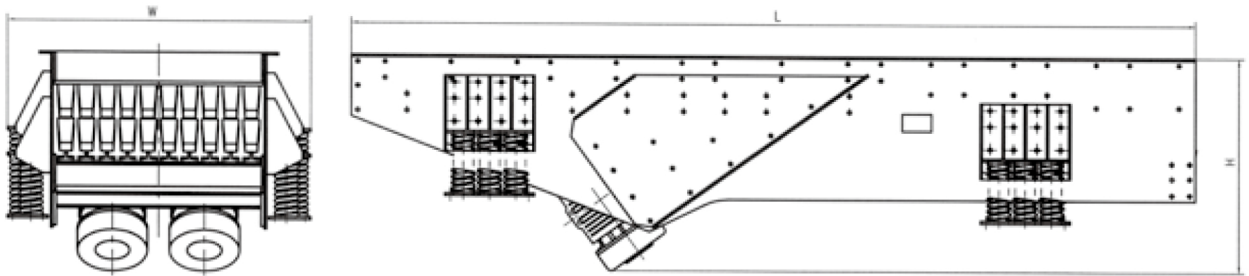

GZT系列振动给料机

GZT Series Vibrating Feeder

GZT系列振动给料机系消化吸收瑞典技术设计制造, 并采用引进日本技术生产的振动电机为激振源。该系列给料机用于粗碎破碎机前大块物料的均匀给料, 同时由于棒条筛面的作用, 能除掉泥土等细碎物料, 达到预筛分功能, 提高粗碎能力。特别适用于水电行业、建筑石料、金属矿石等粗碎前的给料用。

GZT Series Vibrating Feeder adopts the vibrating motor to produce vibration force . it is used to feed material into the primary crusher homogeneously, meanwhile because of the bar-shaped screen, it can screen away soil contained in the raw material, increase the capacity of the primary crushing. It is suitable for feeding material into the primary crusher in hydropower field, building material and mining.

特点及优势:

◎结构简单, 使用维护方便。

Features and Benefits:

◎Simple structure and reliable operation

技术参数 Technical Data

型号 Model	最大进料粒度 Max Feed Size(mm)	处理能力 Capacity(t/h)	电机功率 Motor Power(kw)	棒条倾角 Installation Slope(°)	双振幅 Double Amplitude(mm)	外型尺寸 Overall Dimensions(LxWxHmm)	重量 Weight(kg)
GZT-0724	450	30-80	2 × 1.5	10	4-6	2481 × 1130 × 1037	1023
GZT-0932	560	80-150	2 × 2.2	10	4-8	3298 × 1512 × 1141	2248
GZT-0940	560	80-180	2 × 3.7	10	4-8	4100 × 1818 × 1134	3700
GZT-1148	600	150-300	2 × 5.5	10	4-8	4926 × 1676 × 1479	4892
GZT-1256	800	180-400	2 × 12	10	4-8	5704 × 1840 × 1707	6764
GZT-1560	1000	400-600	2 × 13	10	4-8	6126 × 2208 × 1588	9185

注: 处理能力与物料性能、给料方式、进料粒度及其组成有关。

Note: Capacities are relative to physical character and type of feeding, feeding size and composition and so on.